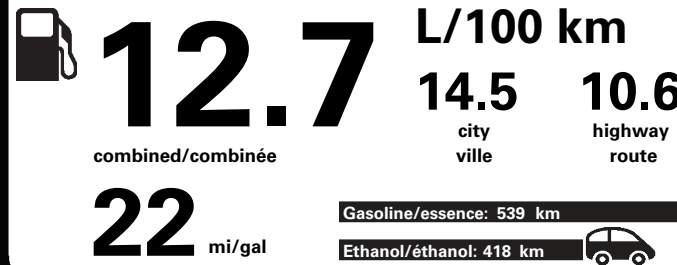

E85 Gasoline-Ethanol Vehicle
Véhicule à essence-éthanol

Fuel Consumption / Consommation de carburant

Annual fuel COST
for an annual distance of 20,000 km, and an average fuel price of \$1.02 per litre

\$ 2 591