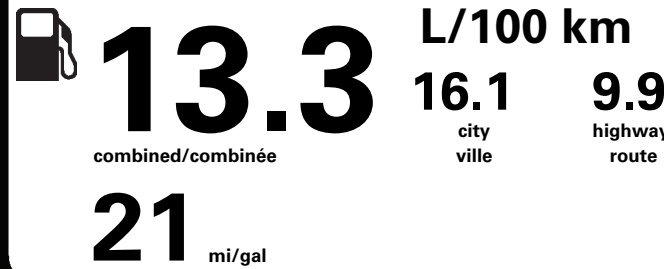

SAFETY/SECURITY

- AIRBAGS, DRIVER & PASS
- DRIVER SIDE AIR BAG
- FRONT PASS SIDE AIR BAG
- LATCH CHILD RESTRAINT SYS
- PERIMETER ALARM
- SECURILOCK ANTI-THEFT SYS
- SOS POST CRASH ALERT SYST
- TIRE PRESSURE MONITOR SYS

WARRANTY

- 3 YR/60,000 KM BASIC
- 5YEAR/100,000 KM POWERTRAIN
- ROADSIDE ASSISTANCE 24 HRS

INCLUDED ON THIS VEHICLE

(MSRP)*

EQUIPMENT GROUP 300A

OPTIONAL EQUIPMENT/OTHER

2019 MODEL YEAR	
FEDERAL EXCISE TAX	100.00
GT PERFORMANCE PACKAGE	3,700.00
.19 EBONY BLACK PNTD ALUM WHL	
.P255/40R19 F P275/40R19 R	
.3.73 RATIO LIMITED SLIP AXLE	
OVER THE TOP RACING STRIPE	600.00
GLOSS BLACK TAPE STRIPE	NO CHARGE
REAR SPOILER DELETE	NO CHARGE
50 STATE EMISSIONS	NO CHARGE

PRICE INFORMATION

BASE PRICE	$40,189.00
TOTAL OPTIONS/OTHER	4,400.00
TOTAL VEHICLE & OPTIONS/OTHER	44,589.00
DESTINATION & DELIVERY	1,750.00

"THIS VEH. NOT INTENDED FOR SALE OR REGISTRATION IN US" RETAIL PRICES EXCLUDE GST/HST

TOTAL MSRP $46,339.00

* MANUFACTURER'S SUGGESTED RETAIL PRICE = MSRP

* NOTE: THIS PRICE HAS BEEN DEVELOPED AS A GUIDE. DEALERS MAY SELL FOR LESS AND ARE NOT UNDER ANY OBLIGATION TO ACCEPT THIS SUGGESTED RETAIL PRICE.

	RAMP ONE/ TERMINAL UN		SPECIAL ORDER
	RY7M		
	RAMP TWO/ TERMINAL DEUX	FINAL ASSEMBLY PLANT/ USINE DE MONTAGE	
		FLAT ROCK	
	METHOD OF TRANSP/ MODE DE TRANSPORT	ITEM #: B8-0614 O/T 1	
	RAIL		
		JG251 N REC2X 915 001177 07 25 18	

Gasoline Vehicle
Véhicule à essence

Fuel Consumption / Consommation de carburant

Annual fuel COST
for an annual distance of 20,000 km, and an average fuel price of $1.02 per litre

$ 2 713

Coût annuel en carburant

pour une distance annuelle de 20 000 km, et un prix moyen du carburant de 1,02 $ par litre

Subcompact cars range from /
Les voitures sous-compactes font
entre
2.7 - 15.4 L_e/100 km

L_e is gasoline litre equivalent
L_e signifie litre équivalent d'essence