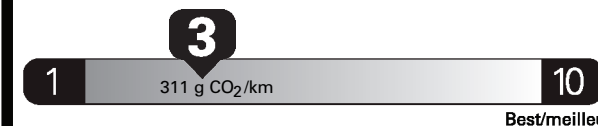

Carbon Dioxide Rating / Indice de dioxyde de carbone